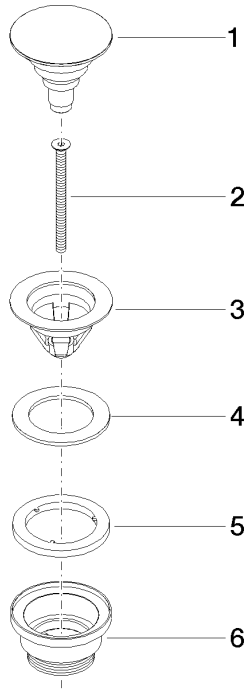

10 125 970

Fits: IMO, LULU, MADISON, MEM, TARA,
CL.1, LISSÉ, VAIA, META, CYO

	Light Gold	10 125 970-26
	Chrome	10 125 970-00
	Brushed Platinum	10 125 970-06
	Platinum	10 125 970-08
	Durabress (23kt Gold)	10 125 970-09
	Dark Chrome	10 125 970-19
	Brushed Light Gold	10 125 970-27
	Brushed Durabress (23kt Gold)	10 125 970-28
	Matte Black	10 125 970-33
	Platinum / Brushed Platinum	10 125 970-36
	Durabress / Brushed Durabress (23kt Gold)	10 125 970-38
	Brushed Bronze	10 125 970-42
	Brushed Champagne (22kt Gold)	10 125 970-46
	Champagne (22kt Gold)	10 125 970-47
	Brushed Chrome	10 125 970-93
	Brushed Dark Platinum	10 125 970-99

Basin Waste with push fastening 1 1/4" - Light Gold

IMO

10 125 970

Only suitable for basins with an overflow.

10 125 970

mm [inches]

10 125 970

Parts for other finishes can be found here: [Chrome](#)

Spare parts list

No.	Item Number	Name	Quantity used	Delivery time
1	04 31 20 096 00-26	plug	1	-
Spare part can no longer be ordered, please order the replacement item				
2	09 30 30 179 90	screw	1	2
3	09 11 01 038-26	cup	1	60
4	09 14 05 061 90	seal	1	2
5	09 14 03 153 90	seal	1	2
6	09 11 10 156-26	connection	1	60